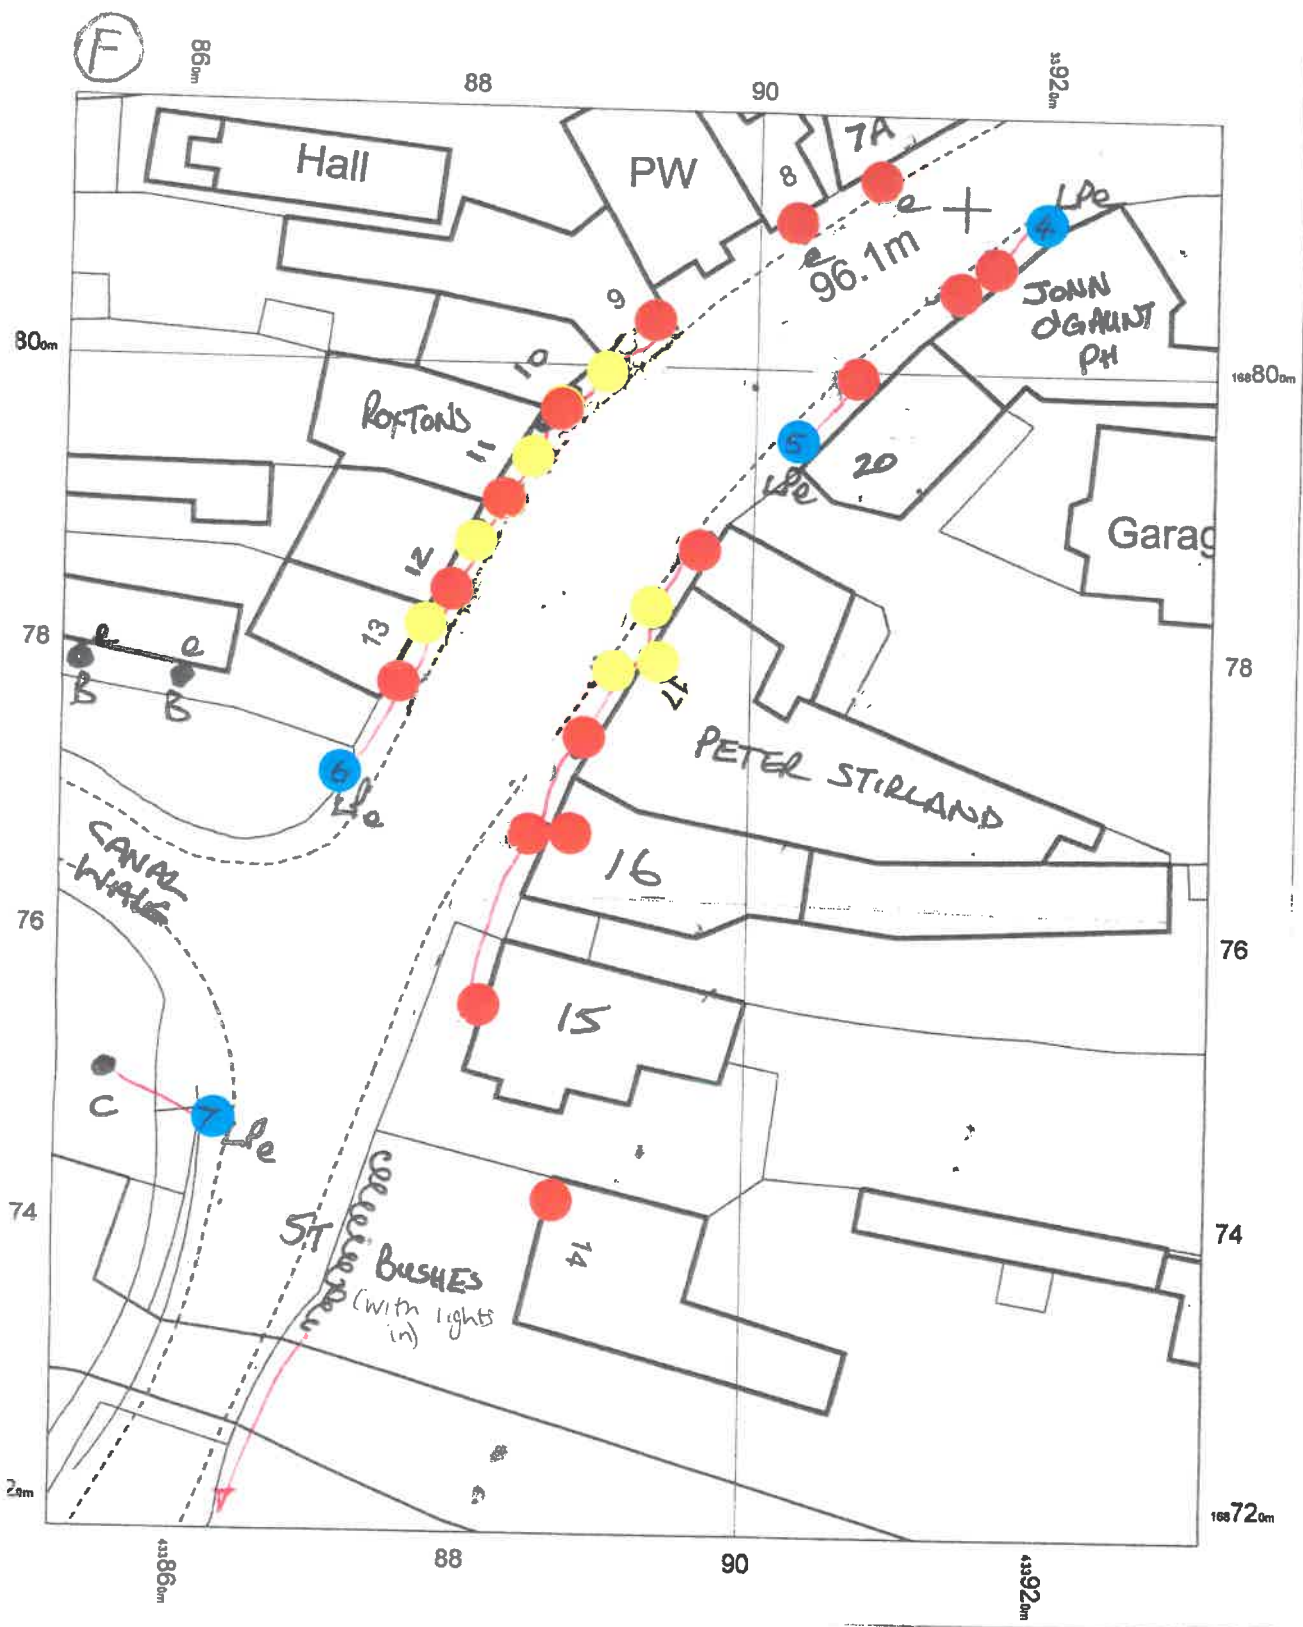

A

KEY

- Tree fixed in bracket
- Blocked tree over shop or house
- Growing tree
- Lamp post
- C Civic trees - Larger free standing trees
- e Public electricity supply and private connections where known

KEY

- Tree fixed in bracket
- Blocked tree over shop or house
- Growing tree
- Lamp post
- C Civic trees - Larger free standing trees
- e Public electricity supply and private connections where known

KEY

- Tree fixed in bracket
- Blocked tree over shop or house
- Growing tree
- Lamp post
- C** Civic trees - Larger free standing trees
- e** Public electricity supply and private connections where known

- 5 x Small Trees on lower pillars
- 7 x Small Trees on upper ballastrade
- 2 x Large trees on balcony
- 1 x Medium tree on small balcony

KEY

- Tree fixed in bracket
- Blocked tree over shop or house
- Growing tree
- Lamp post
- C Civic trees - Larger free standing trees
- e Public electricity supply and private connections where known

KEY

- Tree fixed in bracket
- Blocked tree over shop or house
- Growing tree
- Lamp post
- C Civic trees - Larger free standing trees
- e Public electricity supply and private connections where known

KEY