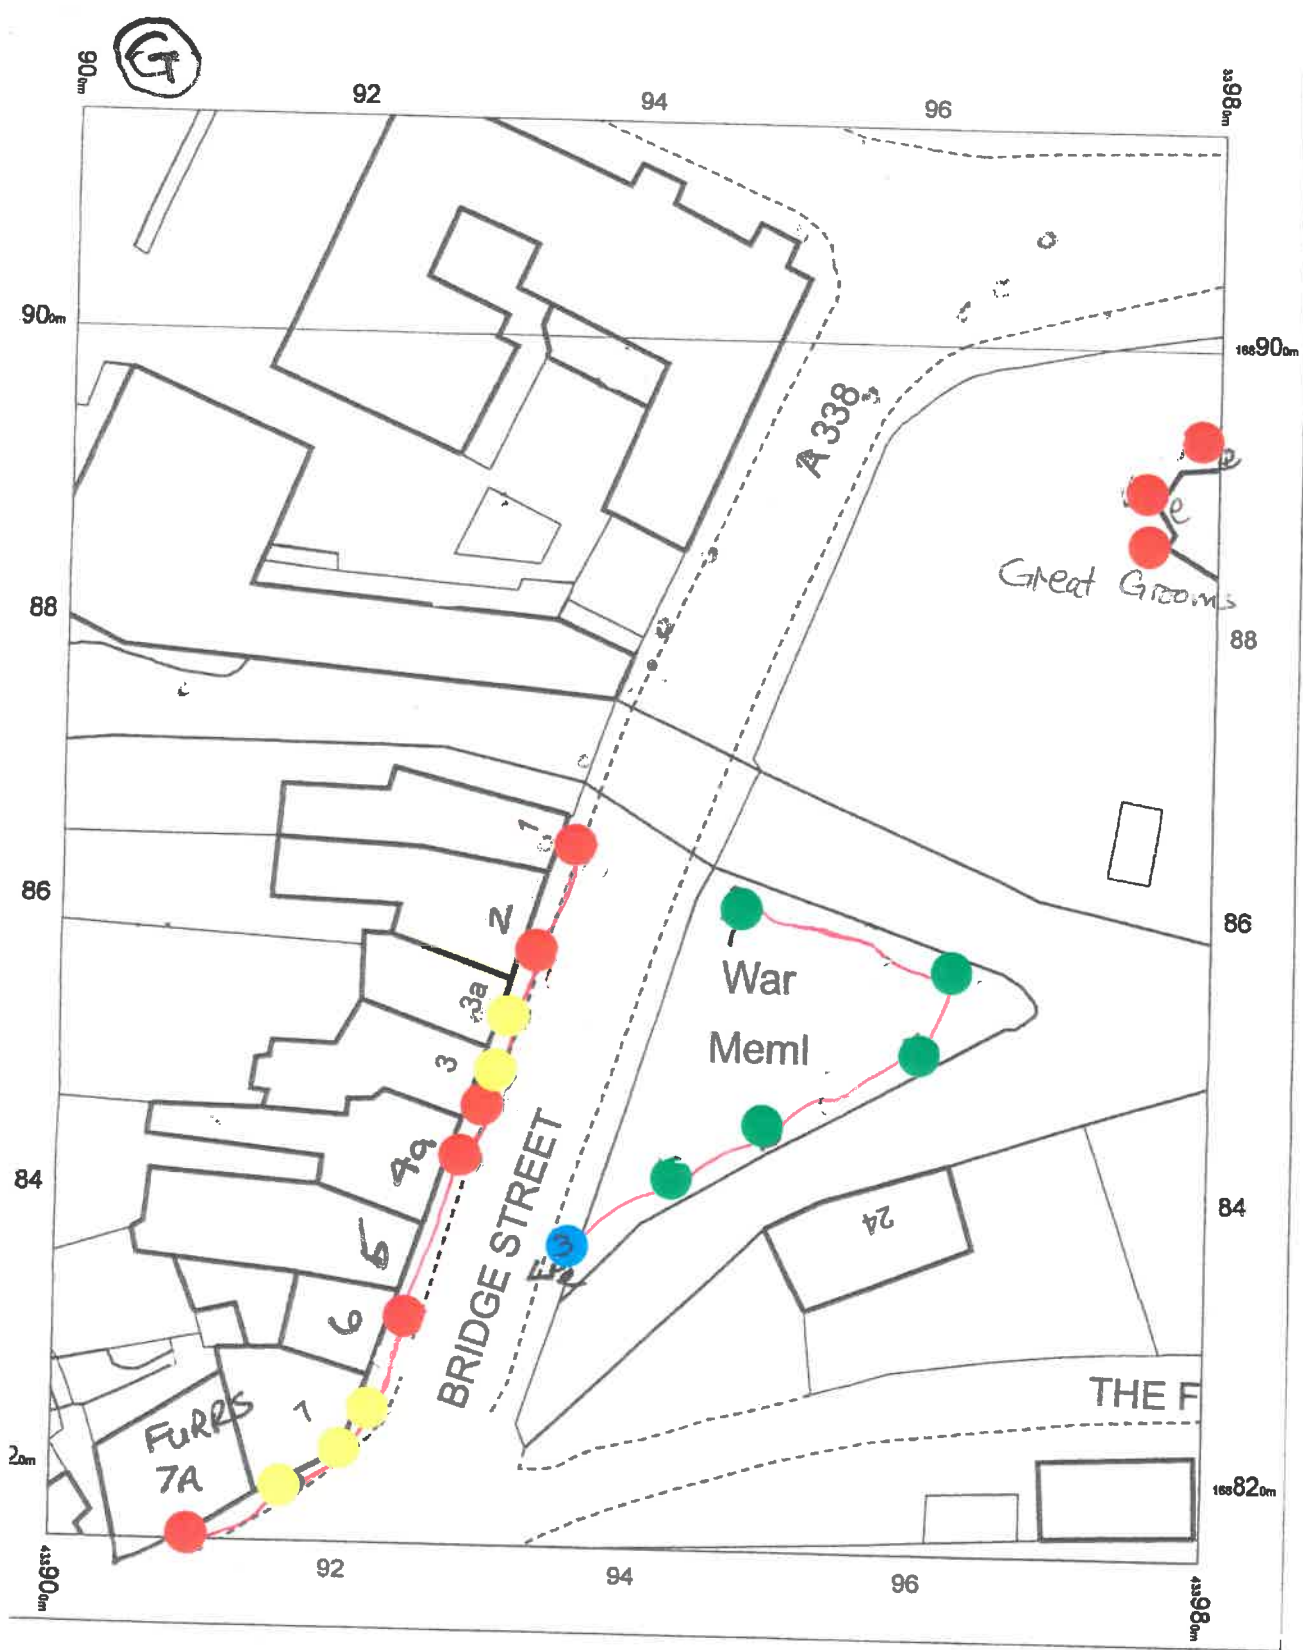

- 5 x Small Trees on lower pillars
- 7 x Small Trees on upper ballastrade
- 2 x Large trees on balcony
- 1 x Medium tree on small balcony

KEY

- Tree fixed in bracket
- Blocked tree over shop or house
- Growing tree
- Lamp post
- C Civic trees - Larger free standing trees
- e Public electricity supply and private connections where known

KEY

- Tree fixed in bracket
- Blocked tree over shop or house
- Growing tree
- Lamp post
- C Civic trees - Larger free standing trees
- e Public electricity supply and private connections where known

KEY