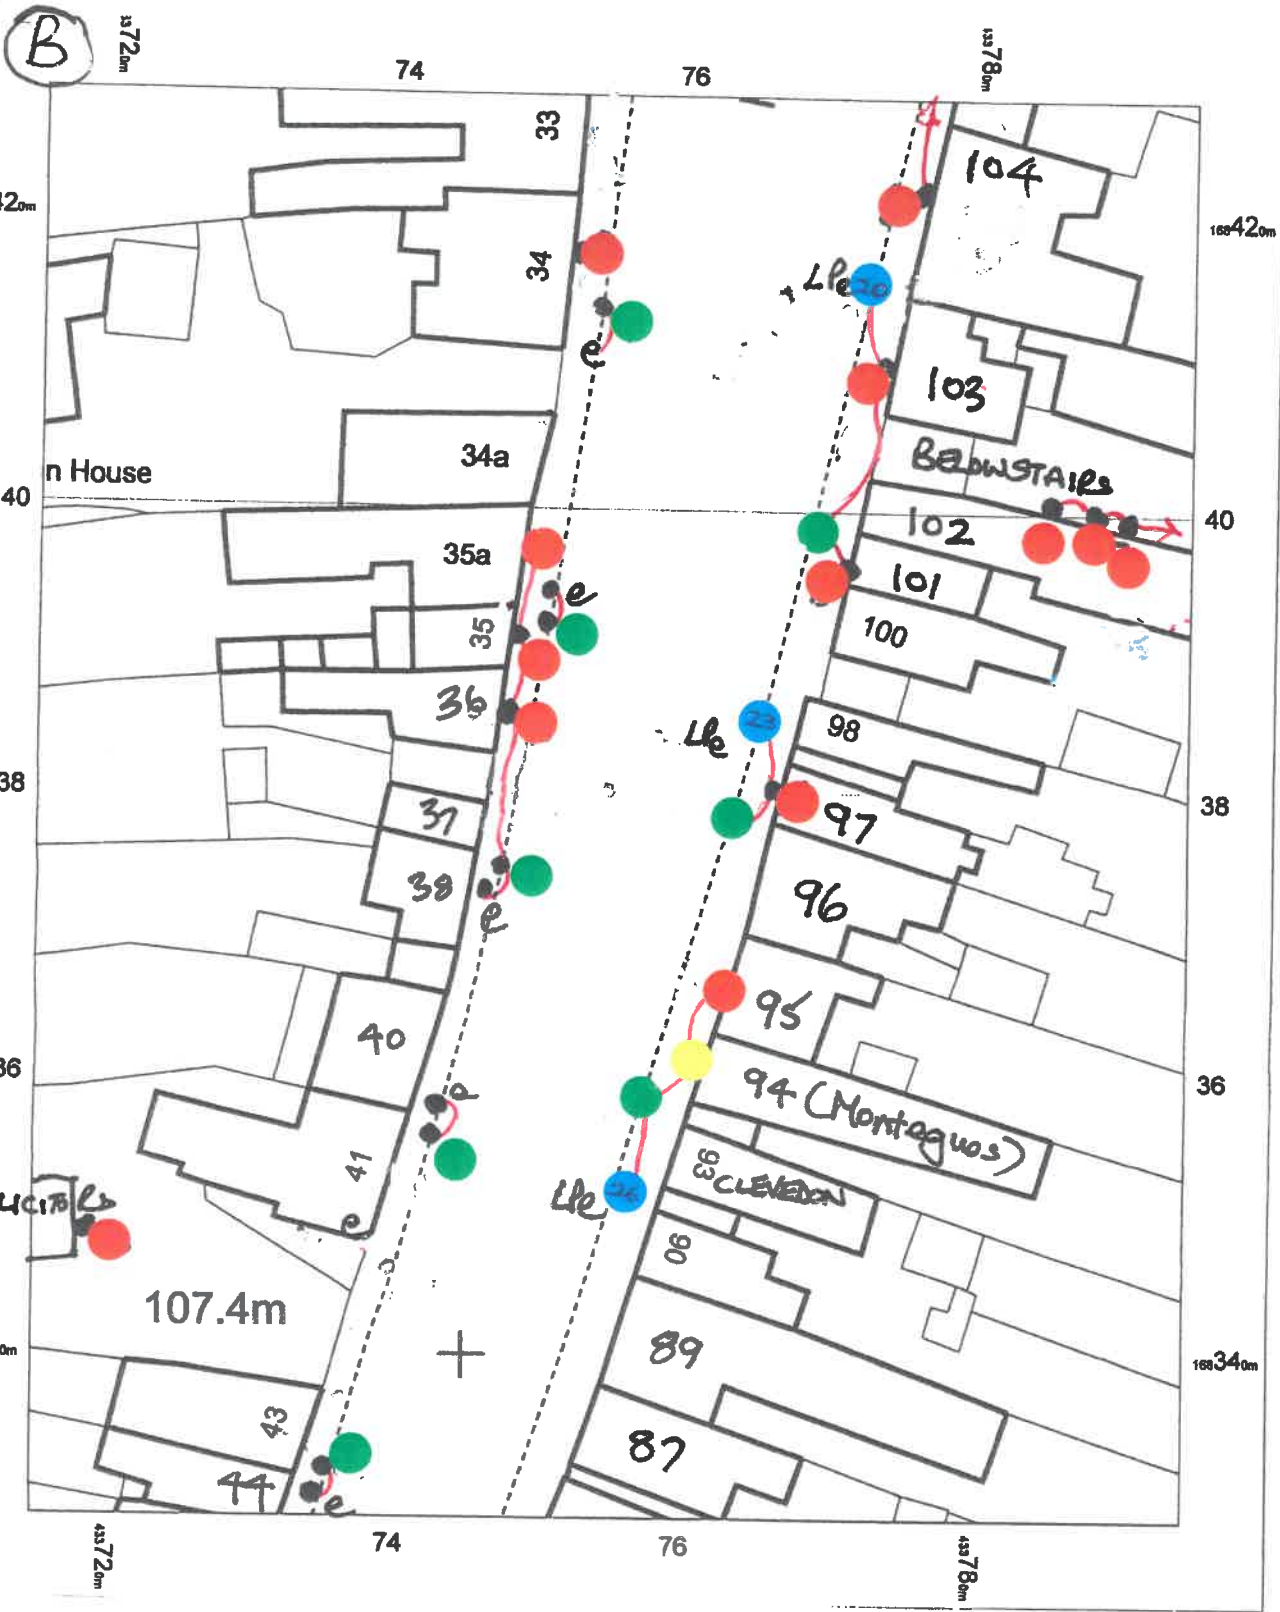

A

KEY

- Tree fixed in bracket
- Blocked tree over shop or house
- Growing tree
- Lamp post
- C Civic trees - Larger free standing trees
- e Public electricity supply and private connections where known

KEY

- Tree fixed in bracket
- Blocked tree over shop or house
- Growing tree
- Lamp post
- C Civic trees - Larger free standing trees
- e Public electricity supply and private connections where known

KEY

- Tree fixed in bracket
- Blocked tree over shop or house
- Growing tree
- Lamp post
- C** Civic trees - Larger free standing trees
- e** Public electricity supply and private connections where known

- 5 x Small Trees on lower pillars
- 7 x Small Trees on upper ballastrade
- 2 x Large trees on balcony
- 1 x Medium tree on small balcony

KEY

- Tree fixed in bracket
- Blocked tree over shop or house
- Growing tree
- Lamp post
- C Civic trees - Larger free standing trees
- e Public electricity supply and private connections where known

KEY

- Tree fixed in bracket
- Blocked tree over shop or house
- Growing tree
- Lamp post
- C Civic trees - Larger free standing trees
- e Public electricity supply and private connections where known

KEY