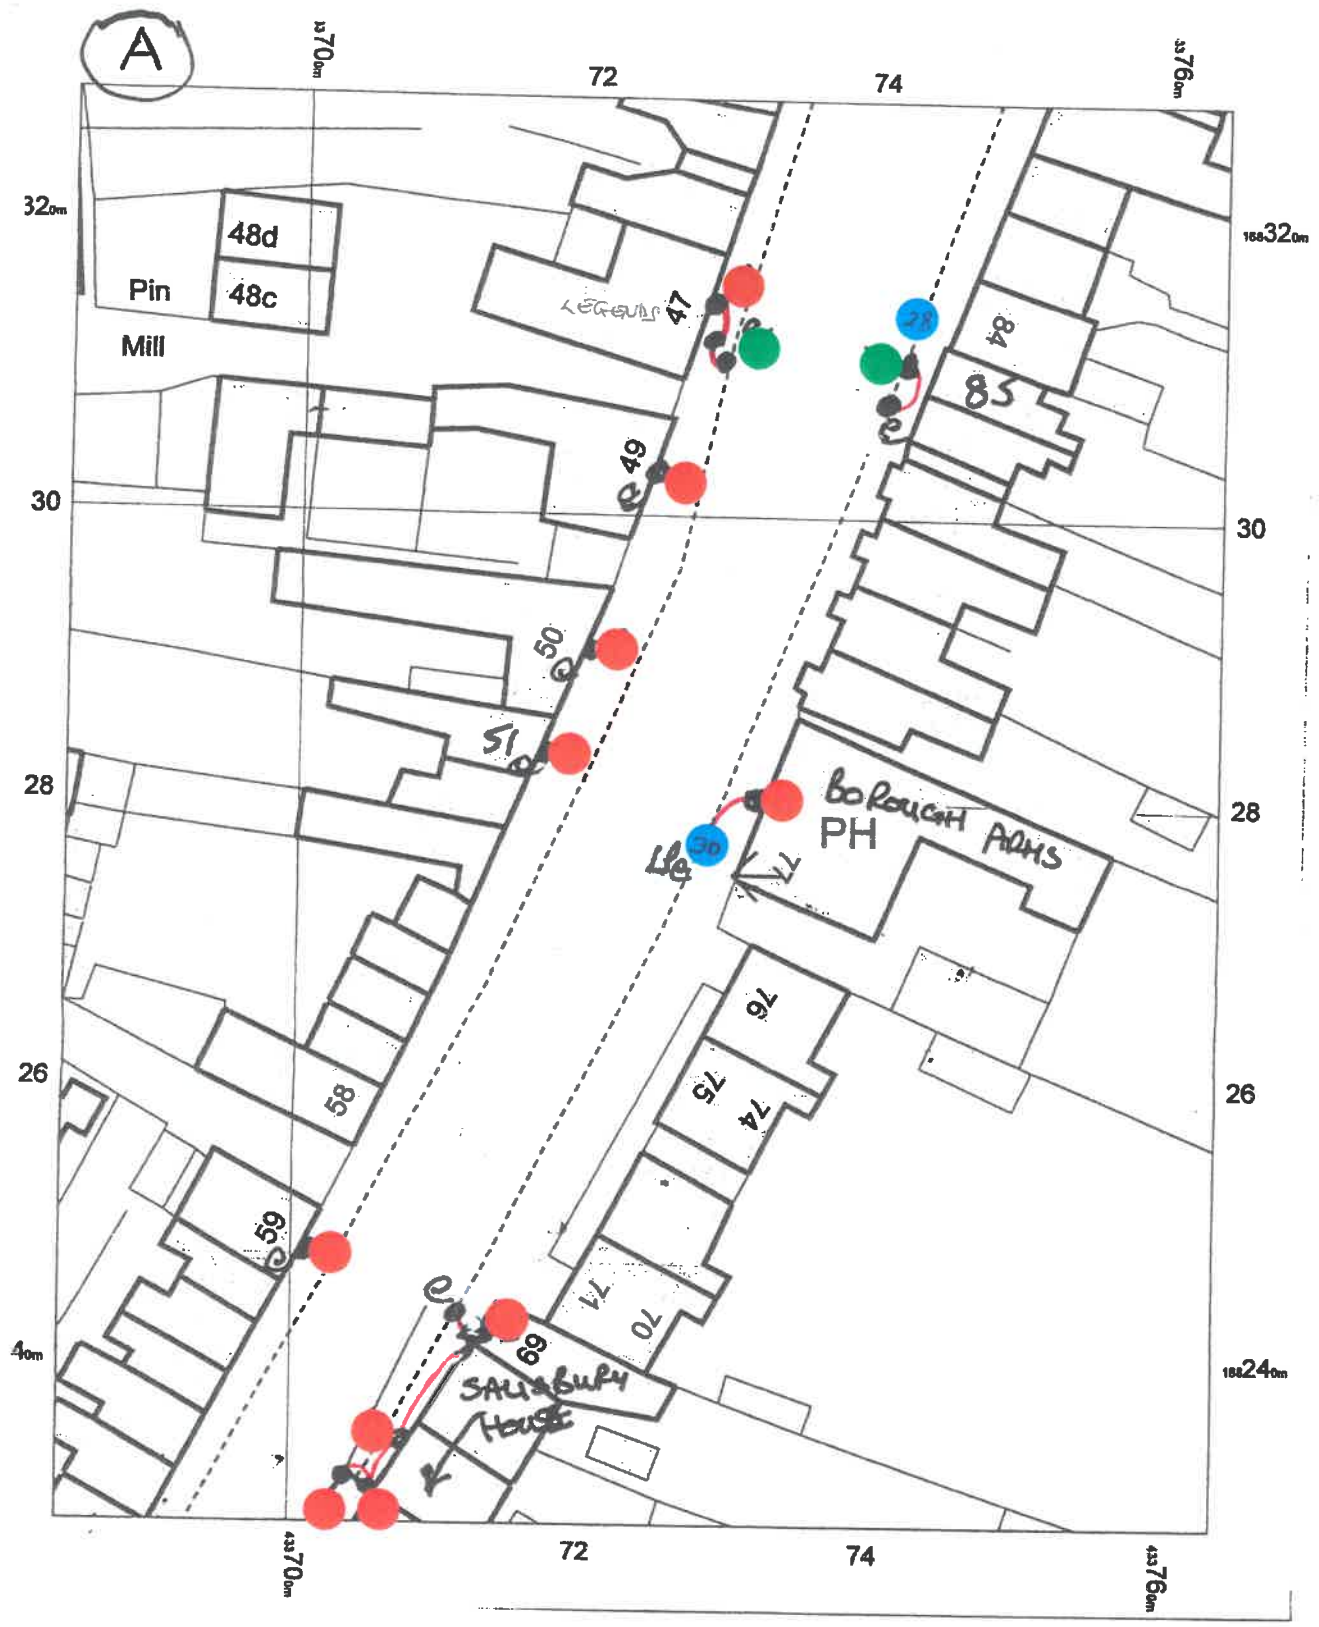

A

KEY

- Tree fixed in bracket
- Blocked tree over shop or house
- Growing tree
- Lamp post
- C Civic trees - Larger free standing trees
- e Public electricity supply and private connections where known

KEY

- Tree fixed in bracket
- Blocked tree over shop or house
- Growing tree
- Lamp post
- C Civic trees - Larger free standing trees
- e Public electricity supply and private connections where known

KEY

- Tree fixed in bracket
- Blocked tree over shop or house
- Growing tree
- Lamp post
- C** Civic trees - Larger free standing trees
- e** Public electricity supply and private connections where known

- 5 x Small Trees on lower pillars
- 7 x Small Trees on upper ballastrade
- 2 x Large trees on balcony
- 1 x Medium tree on small balcony

KEY

- Tree fixed in bracket
- Blocked tree over shop or house
- Growing tree
- Lamp post
- C Civic trees - Larger free standing trees
- e Public electricity supply and private connections where known

KEY

- Tree fixed in bracket
- Blocked tree over shop or house
- Growing tree
- Lamp post
- C Civic trees - Larger free standing trees
- e Public electricity supply and private connections where known

KEY