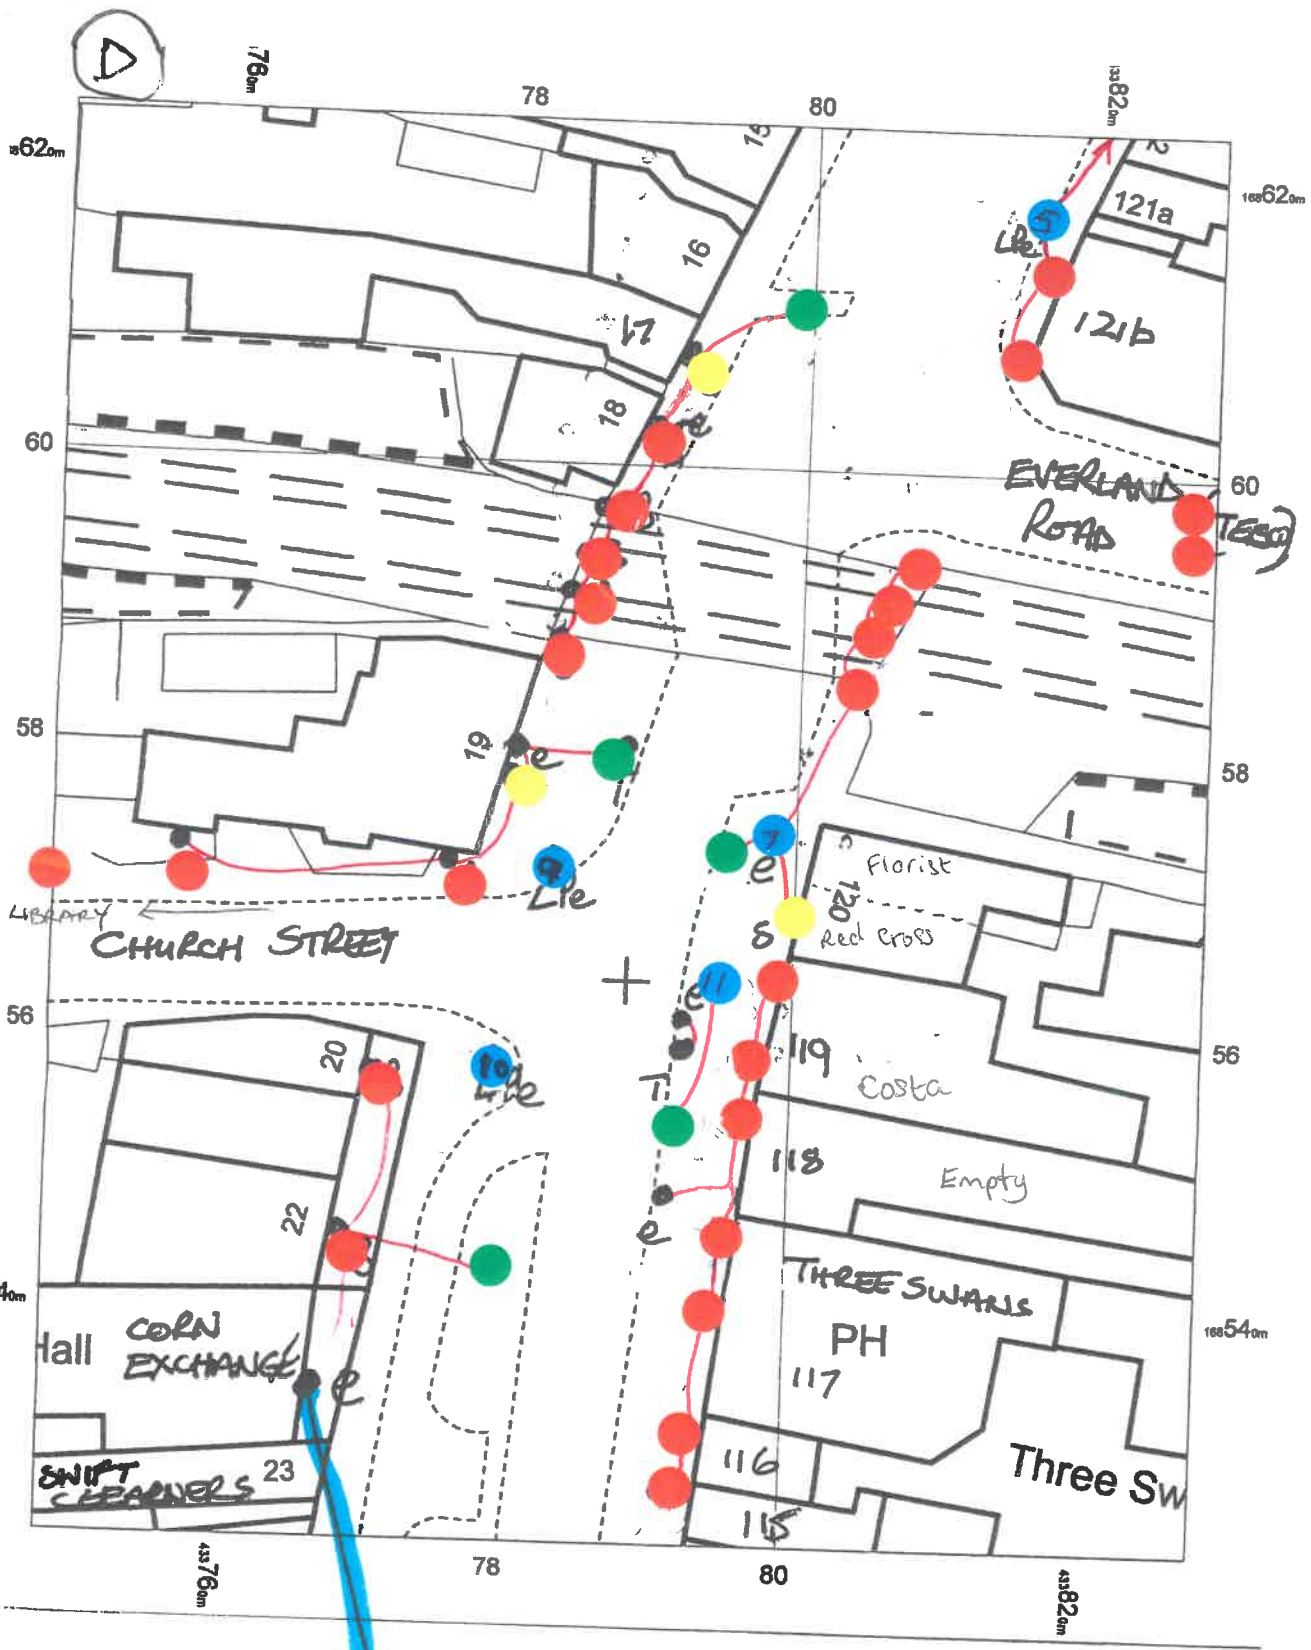

A

KEY

- Tree fixed in bracket
- Blocked tree over shop or house
- Growing tree
- Lamp post
- C Civic trees - Larger free standing trees
- e Public electricity supply and private connections where known

KEY

- Tree fixed in bracket
- Blocked tree over shop or house
- Growing tree
- Lamp post
- C Civic trees - Larger free standing trees
- e Public electricity supply and private connections where known

KEY

- Tree fixed in bracket
- Blocked tree over shop or house
- Growing tree
- Lamp post
- C** Civic trees - Larger free standing trees
- e** Public electricity supply and private connections where known

- 5 x Small Trees on lower pillars
- 7 x Small Trees on upper ballastrade
- 2 x Large trees on balcony
- 1 x Medium tree on small balcony

KEY

- Tree fixed in bracket
- Blocked tree over shop or house
- Growing tree
- Lamp post
- C Civic trees - Larger free standing trees
- e Public electricity supply and private connections where known

KEY

- Tree fixed in bracket
- Blocked tree over shop or house
- Growing tree
- Lamp post
- C Civic trees - Larger free standing trees
- e Public electricity supply and private connections where known

KEY