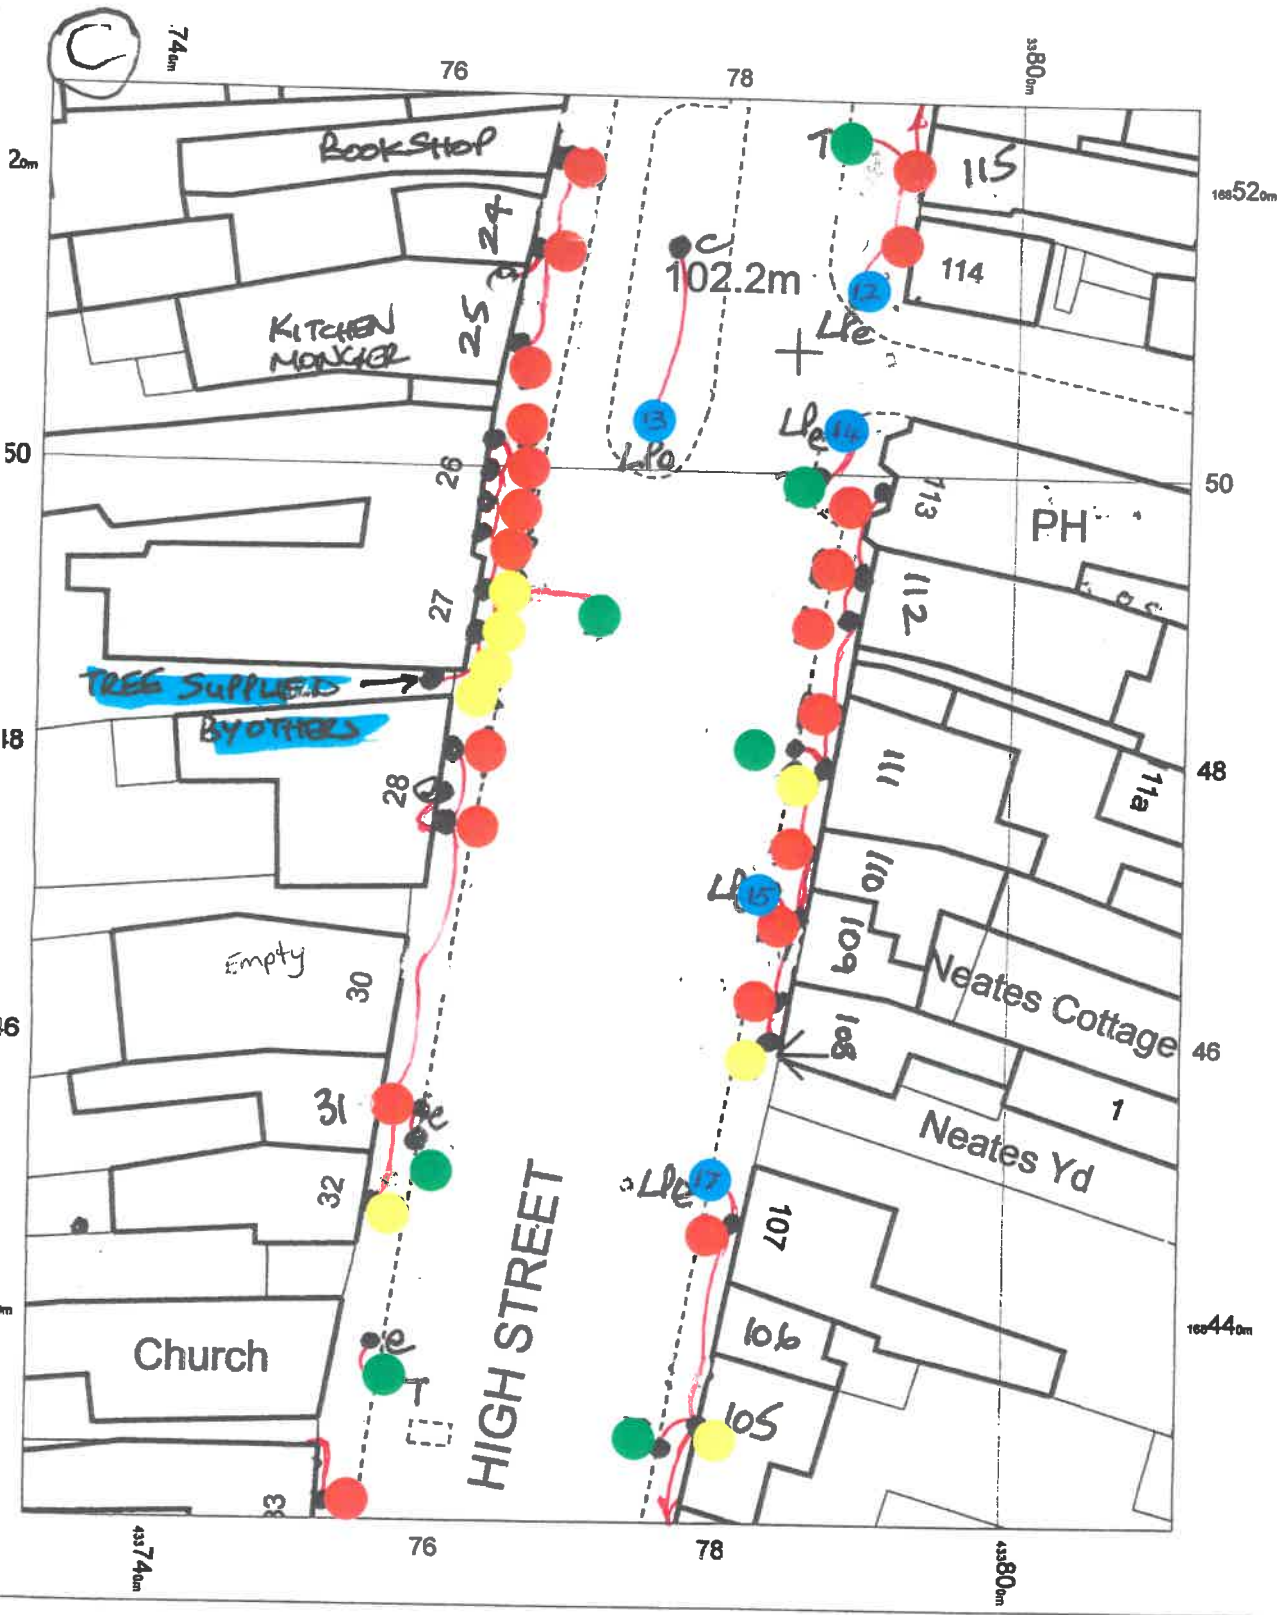

A

KEY

- Tree fixed in bracket
- Blocked tree over shop or house
- Growing tree
- Lamp post
- C Civic trees - Larger free standing trees
- e Public electricity supply and private connections where known

KEY

- Tree fixed in bracket
- Blocked tree over shop or house
- Growing tree
- Lamp post
- C Civic trees - Larger free standing trees
- e Public electricity supply and private connections where known

KEY

- Tree fixed in bracket
- Blocked tree over shop or house
- Growing tree
- Lamp post
- C** Civic trees - Larger free standing trees
- e** Public electricity supply and private connections where known

- 5 x Small Trees on lower pillars
- 7 x Small Trees on upper ballastrade
- 2 x Large trees on balcony
- 1 x Medium tree on small balcony

KEY

- Tree fixed in bracket
- Blocked tree over shop or house
- Growing tree
- Lamp post
- C Civic trees - Larger free standing trees
- e Public electricity supply and private connections where known

KEY

- Tree fixed in bracket
- Blocked tree over shop or house
- Growing tree
- Lamp post
- C Civic trees - Larger free standing trees
- e Public electricity supply and private connections where known

KEY