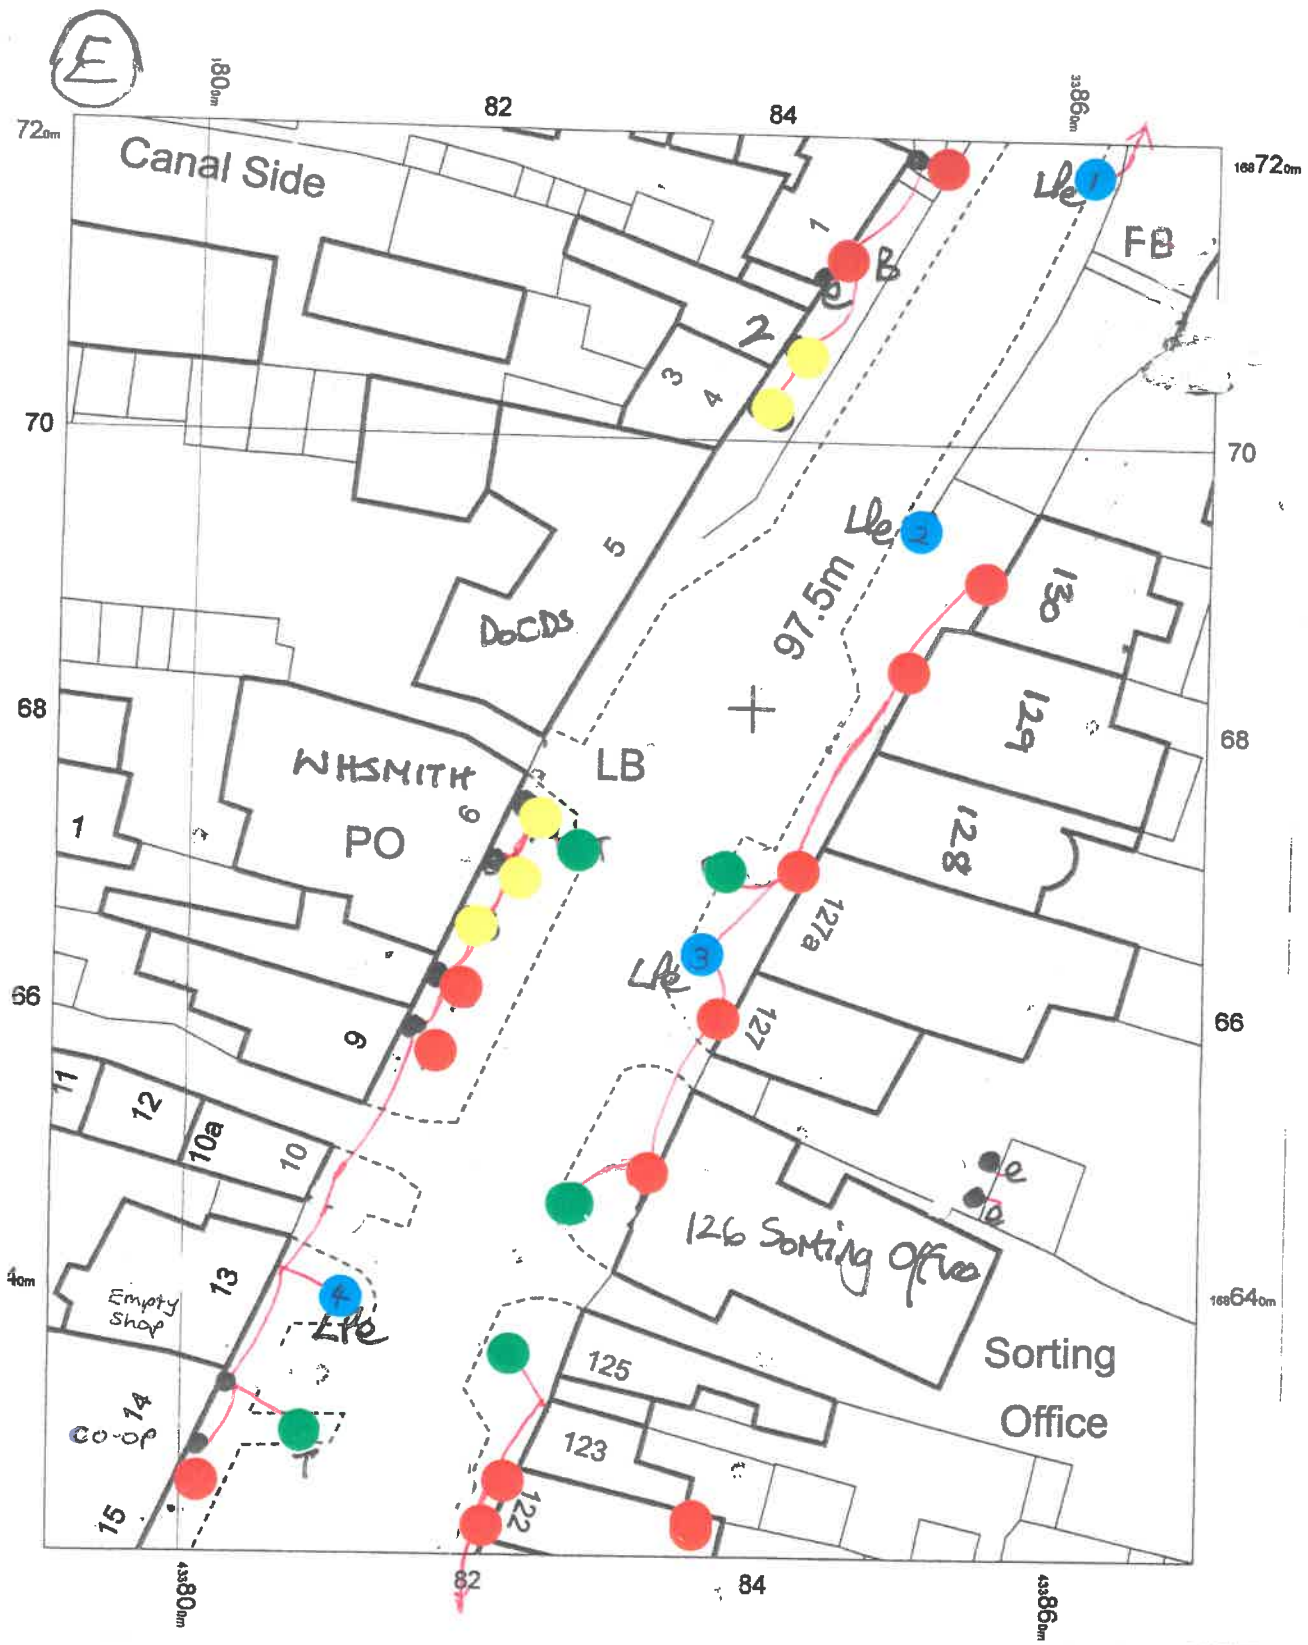

A

KEY

- Tree fixed in bracket
- Blocked tree over shop or house
- Growing tree
- Lamp post
- C Civic trees - Larger free standing trees
- e Public electricity supply and private connections where known

KEY

- Tree fixed in bracket
- Blocked tree over shop or house
- Growing tree
- Lamp post
- C Civic trees - Larger free standing trees
- e Public electricity supply and private connections where known

KEY

- Tree fixed in bracket
- Blocked tree over shop or house
- Growing tree
- Lamp post
- C** Civic trees - Larger free standing trees
- e** Public electricity supply and private connections where known

- 5 x Small Trees on lower pillars
- 7 x Small Trees on upper ballastrade
- 2 x Large trees on balcony
- 1 x Medium tree on small balcony

KEY

- Tree fixed in bracket
- Blocked tree over shop or house
- Growing tree
- Lamp post
- C Civic trees - Larger free standing trees
- e Public electricity supply and private connections where known

KEY

- Tree fixed in bracket
- Blocked tree over shop or house
- Growing tree
- Lamp post
- C Civic trees - Larger free standing trees
- e Public electricity supply and private connections where known

KEY